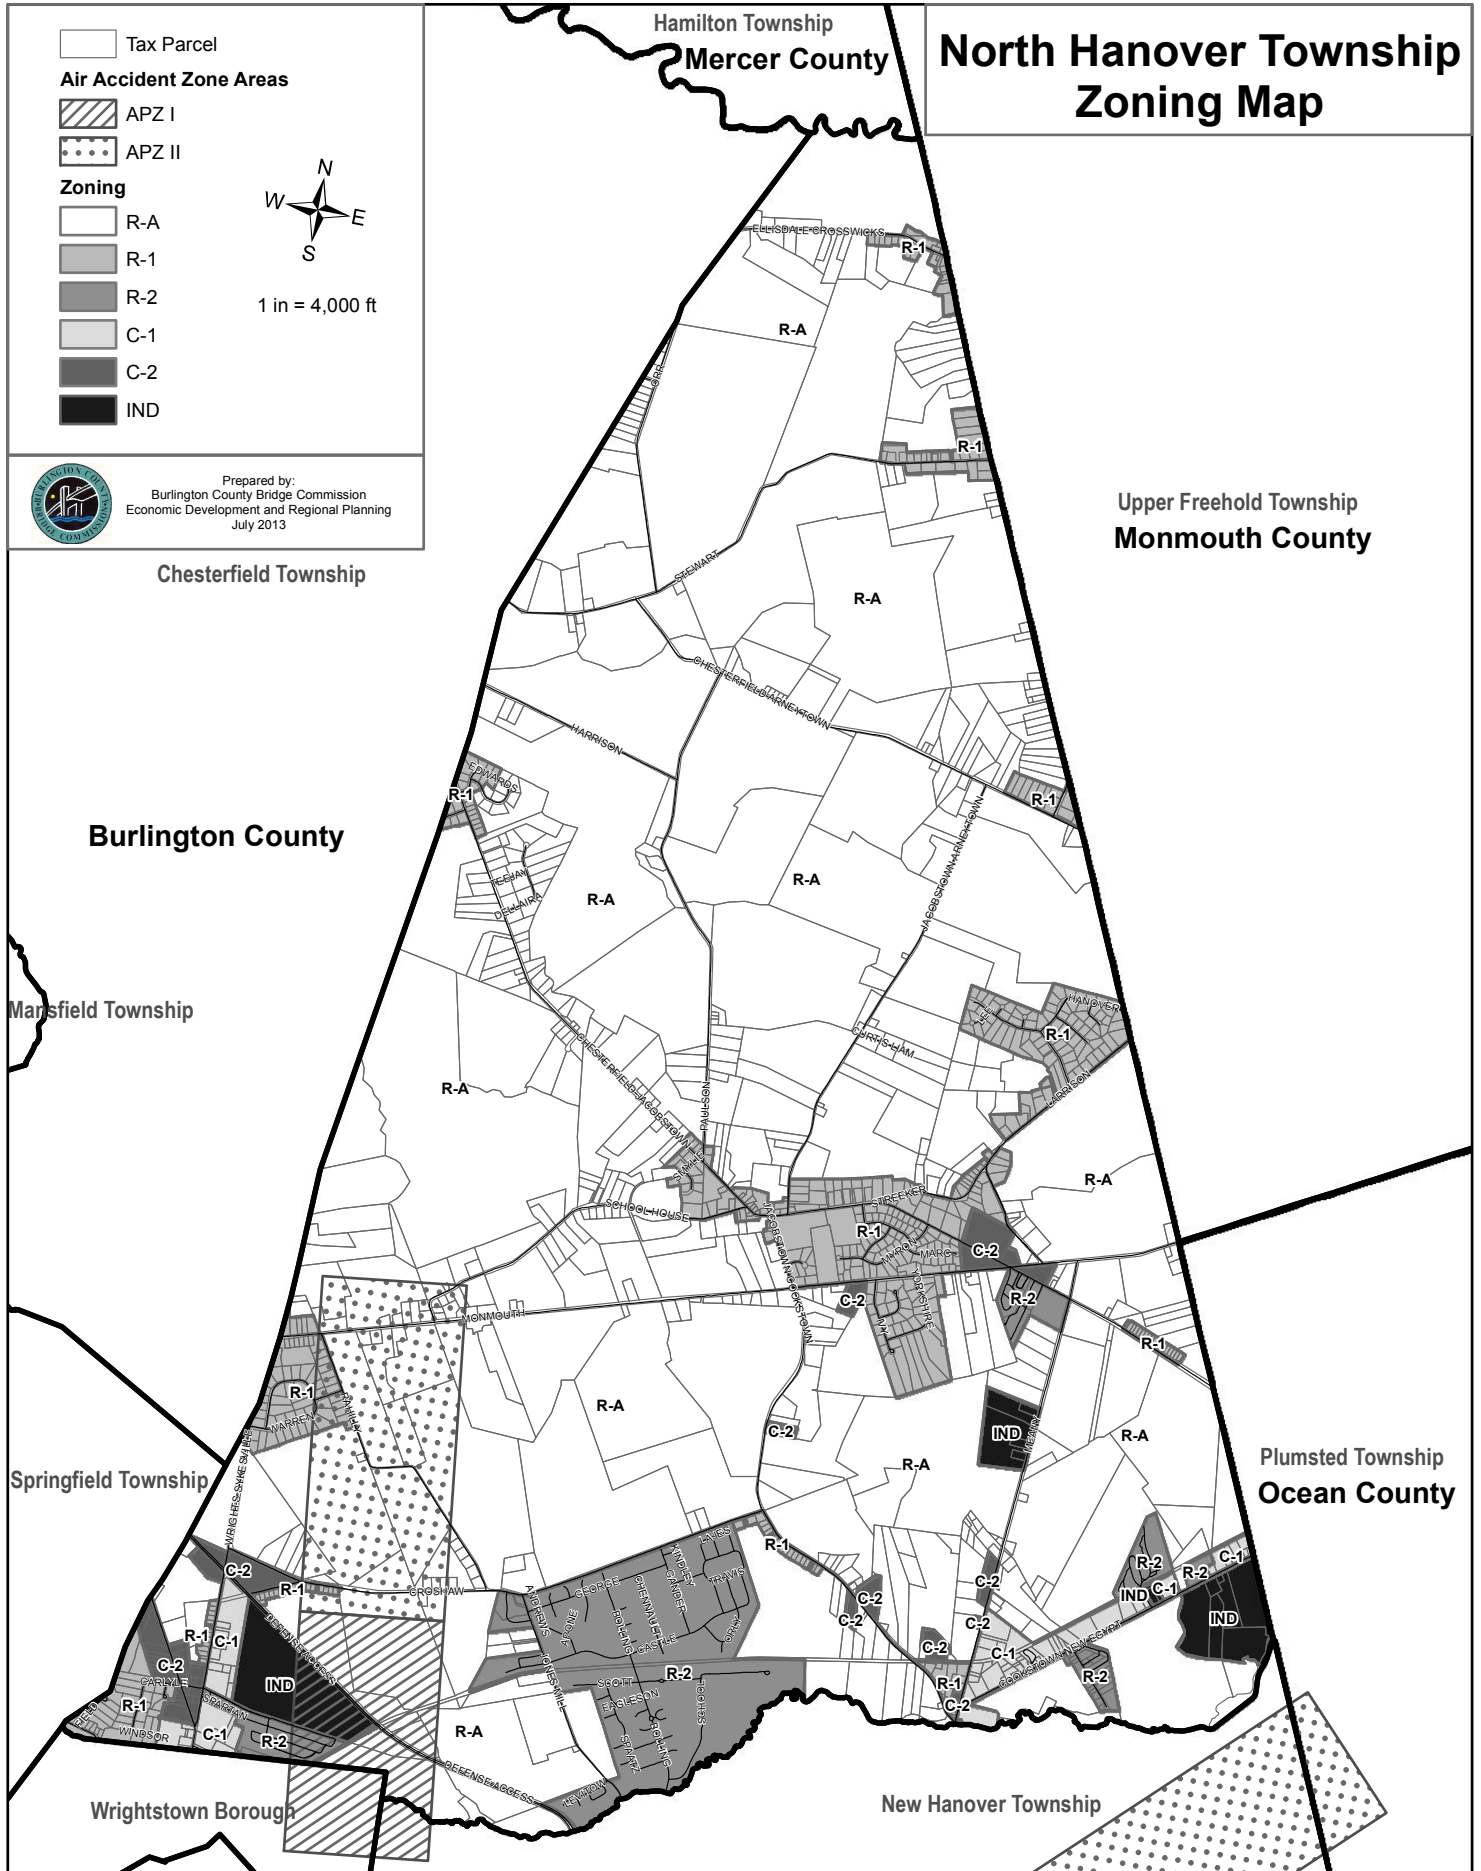

North Hanover Township Zoning Map

-  Tax Parcel
- Air Accident Zone Areas**
-  APZ I
-  APZ II
- Zoning**
-  R-A
-  R-1
-  R-2
-  C-1
-  C-2
-  IND

1 in = 4,000 ft

Prepared by:
Burlington County Bridge Commission
Economic Development and Regional Planning
July 2013

Chesterfield Township

Burlington County

Marsfield Township

Springfield Township

Wrightstown Borough

Hamilton Township
Mercer County

Upper Freehold Township
Monmouth County

Plumsted Township
Ocean County

New Hanover Township