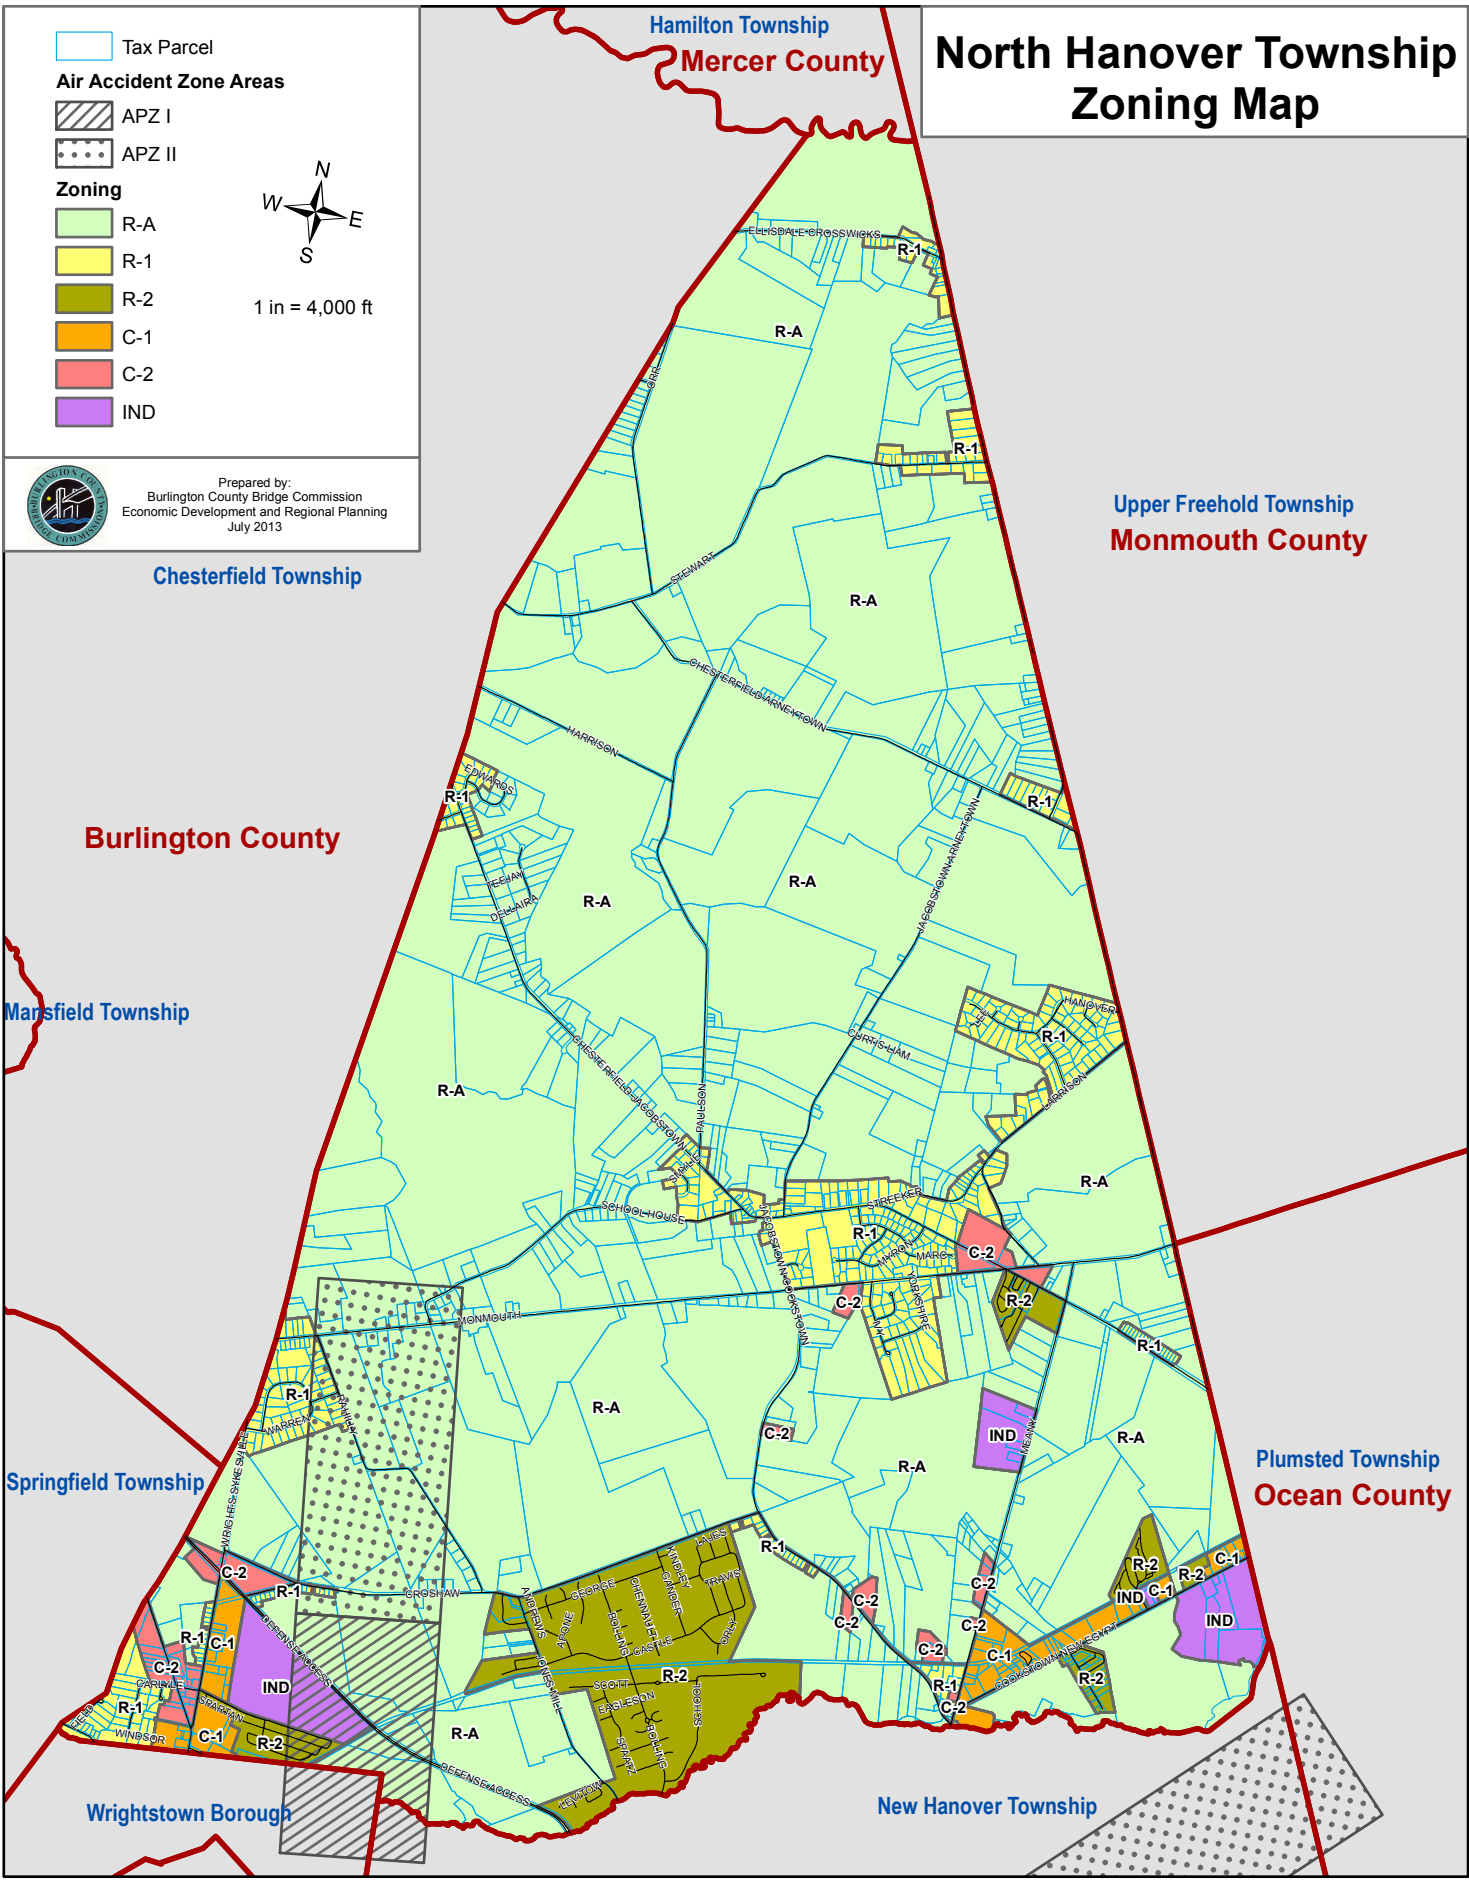

# North Hanover Township Zoning Map

-  Tax Parcel
- Air Accident Zone Areas**
-  APZ I
-  APZ II
- Zoning**
-  R-A
-  R-1
-  R-2
-  C-1
-  C-2
-  IND

1 in = 4,000 ft

Prepared by:  
Burlington County Bridge Commission  
Economic Development and Regional Planning  
July 2013

Chesterfield Township

Burlington County

Mansfield Township

Springfield Township

Wrightstown Borough

Hamilton Township  
Mercer County

Upper Freehold Township  
Monmouth County

Plumsted Township  
Ocean County

New Hanover Township